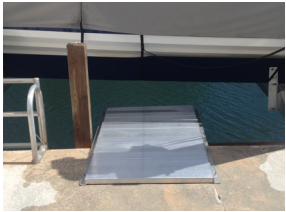

PLATFORMS & WALKWAYS

FOLLOW US

PLATFORMS & WALKWAYS

Hinged Folding Platform

Our hinged folding platforms are offered in three standard sizes but can be made custom to fit your boat lift application, sea-wall, or dock. This platform gives you the ability to board your vessel and close the gap or extended distance between your boat and dock or sea-wall. The platform also folds up and locks into place so it can be out of the way when needed.

Boarding Platform

Manufactured in two standard sizes, 3' X 4' & 3' X 5'. Made to mount directly to the dock and fill the gap between dock and boat lift for ease of boarding.

Stern Platform

Made to provide access to your out drives or motors. Standard length is 16'.

Walkway

Used to allow greater access to your boat for boarding and cleaning. Standard size is 15.5 inches wide or 12" wide with lengths up to 24' long.

Stairs/Steps

Made to give even greater access to your boat and to attach to our standard walkways. Standard sizes: 2 Step, 3 Step, 4 Step (8 inch step rise). Larger sizes are available upon request we can even add hand rails if required.