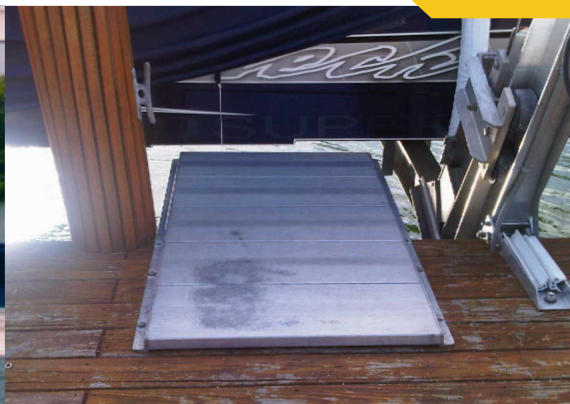

Golden is ISO Certified and follows the guidelines of the ISO 9001 standard.

Scan the QR code for warranty information