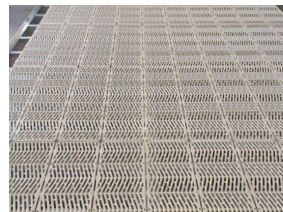

PLATFORMS & WALKWAYS

FOLLOW US

PLATFORMS & WALKWAYS

Hinged Folding Platform

Our hinged folding platforms are offered in three standard sizes but can be made custom to fit your boat lift application, sea-wall, or dock. This platform gives you the ability to board your vessel and close the gap or extended distance between your boat and dock or sea-wall. The platform also folds up and locks into place so it can be out of the way when needed.

Boarding Platform

Manufactured in two standard sizes, 3' X 4' & 3' X 5'. Made to mount directly to the dock and fill the gap between dock and boat lift for ease of boarding.

Stern Platform

Made to provide access to your out drives or motors. Standard length is 16'.

Walkway

Used to allow greater access to your boat for boarding and cleaning. Standard size is 15.5 inches wide or 12" wide with lengths up to 24' long.

Stairs/Steps

Made to give even greater access to your boat and to attach to our standard walkways. Standard sizes: 2 Step, 3 Step, 4 Step (8 inch step rise). Larger sizes are available upon request we can even add hand rails if required.