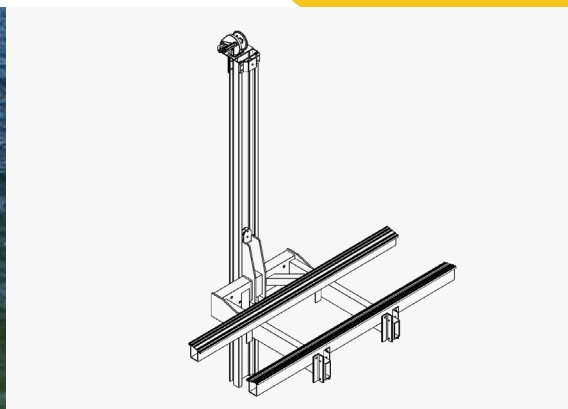

JS-1400 PWC LIFT

FOLLOW US

GOLDEN
Boat Lifts

GOLDEN JS-1400: THE FINEST PERSONAL WATERCRAFT LIFTS ON THE MARKET

The Golden JS-1400 is the perfect Personal Watercraft (PWC) lift for the minimalist or for locations that lack electrical hookups. This lift has a 1,400 lb capacity with a compact footprint and utilizes a stainless steel self-braking manual winch that is very easy for any user to operate. It is crafted using aluminum and stainless steel components making it very lightweight and durable, at an affordable price point.

FEATURES

- 1) Compact design to save dock space
- 2) Low maintenance
- 3) Reinforced carriage for max load stability
- 4) Manual winch operation - no shore power required

LIFT INCLUDES:

- S.S. self-braking winch
- 8' aluminum track beam
- Aluminum bunks 4" x 6'

Heavy Duty Stainless Steel Winch

Nylatron Carriage Rollers

Standard 4" Aluminum Bunks

96" or 120" Track

Golden is ISO Certified and follows the guidelines of the ISO 9001 standard.

Scan the QR code for warranty information