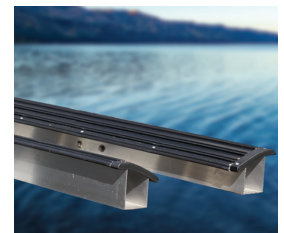

JS-1400 PWC LIFT

FOLLOW US

GOLDEN
Boat Lifts

GOLDEN JS-1400: THE FINEST PERSONAL WATERCRAFT LIFTS ON THE MARKET

The Golden JS-1400 is the perfect Personal Watercraft (PWC) lift for the minimalist or for locations that lack electrical hookups. This lift has a 1,400 lb capacity with a compact footprint and utilizes a stainless steel self-braking manual winch that is very easy for any user to operate. It is crafted using aluminum and stainless steel components making it very lightweight and durable, at an affordable price point.

FEATURES

- 1) Compact design to save dock space
- 2) Low maintenance
- 3) Reinforced carriage for max load stability
- 4) Manual winch operation - no shore power required

LIFT INCLUDES:

- S.S. self-braking winch
- 8' aluminum track beam
- Aluminum bunks 4" x 6'

Heavy Duty Stainless Steel Winch

Nylatron Carriage Rollers

Standard 4" Aluminum Bunks

96" or 120" Track

Golden is ISO Certified and follows the guidelines of the ISO 9001 standard.

Scan the QR code for warranty information