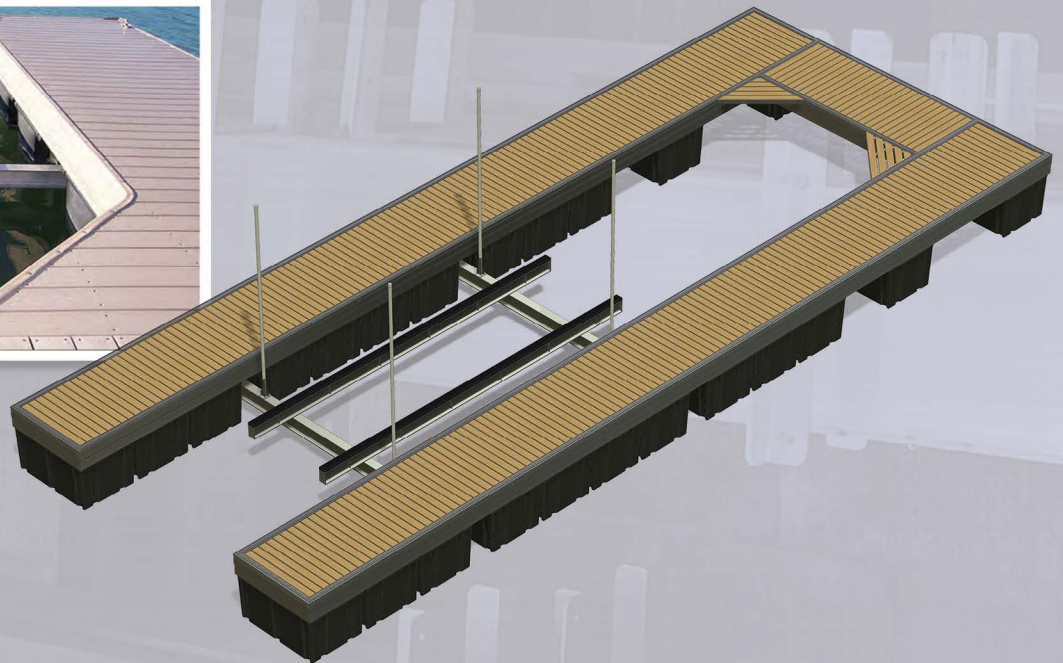

GOLDEN FLOATING

DOCK LIFT

FOLLOW US!

To learn more about our Floating Dock Lift, call our team of experts at 239-337-4141 or visit us on the web: www.goldenboatlifts.com

The Leaders in The Dock Lift Industry Have Done It Again!

The Golden Dock Lift provides you with a convenient, attractive and environmentally sensitive addition to your dock area.

Integrated into every unit is a Golden Boat Lift with Golden's Exclusive Sea-Drive®. Golden Boat Lifts is committed to manufacturing the "Finest boat lifts in the world." We provide a full range of aluminum boat lift systems customized for powerboats, pontoon boats, jet boats, wave runners, sailboats and motor yachts of all types. To find out more about this innovative product please contact the experts at Golden Boat Lifts.

- 🌐 Flexible and movable
- 🌐 Plug in ac power standard
- 🌐 Optional solar power (dc)
- 🌐 Integrated Golden Lift included

- 🌐 Easily installed, moved and removed
- 🌐 Can be installed where piles cannot
- 🌐 Contractor deck to match any environment