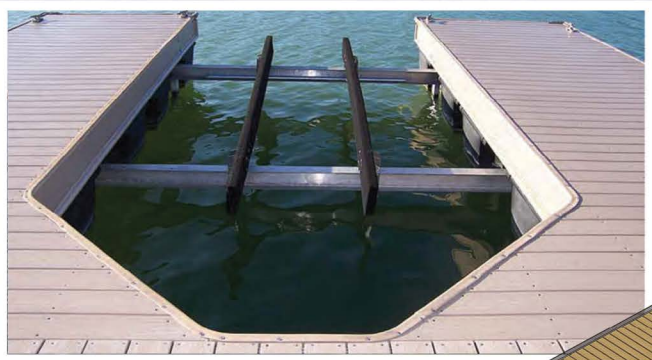

GOLDEN FLOATING

DOCK LIFT

FOLLOW US!

To learn more about our Floating Dock Lift, call our team of experts at 239-337-4141 or visit us on the web: www.goldenboatlifts.com

The Leaders in The Dock Lift Industry Have Done It Again!

The Golden Dock Lift provides you with a convenient, attractive and environmentally sensitive addition to your dock area.

Integrated into every unit is a Golden Boat Lift with Golden's Exclusive Sea-Drive®. Golden Boat Lifts is committed to manufacturing the "Finest boat lifts in the world." We provide a full range of aluminum boat lift systems customized for powerboats, pontoon boats, jet boats, wave runners, sailboats and motor yachts of all types. To find out more about this innovative product please contact the experts at Golden Boat Lifts.

- 🌐 Flexible and movable
- 🌐 Plug in ac power standard
- 🌐 Optional solar power (dc)
- 🌐 Integrated Golden Lift included

- 🌐 Easily installed, moved and removed
- 🌐 Can be installed where piles cannot
- 🌐 Contractor deck to match any environment